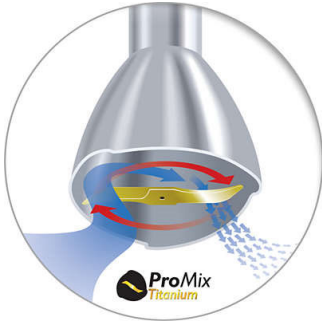

Manageable Power

- Extra powerful turbo button
- 20 speed settings
- Best in class 750 W motor

PHILIPS

Hand blender
750 W ProMix (Titanium), 1 L Beaker, chopper, whisk, 20 speeds + Turbo

HR1661/90

Highlights

ProMix blending technology

Developed together with the prestigious Stuttgart University, Philips ProMix is a unique, advanced technology that uses a specific triangular shape to create optimal food flow and maximum performance for faster and more consistent blending.

Titanium coated blade

The new golden colored titanium coated blade is more than six times harder than its predecessors and three times harder than a Samurai sword. This ensures your blade stays sharper for even longer.