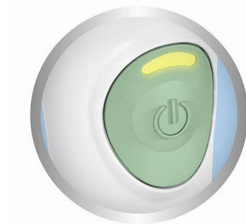

Sophisticated brush head

Brush head with slim, angled neck and round-ended bristle tips, designed to fit the contours of the teeth for enhanced manoeuvrability.

Easy-start

Gently increases power over first 12 uses, to ease into the Sonicare experience

SmarTimer

2-minute timer helps ensure dental professional recommended brushing time

Quadpacer

Quadpacer 30-second interval timer encourages even brushing

Recharge indicator

Signals when it's time to recharge the battery. Long-life battery provides up to two weeks of brushing, twice a day, between charges.

Brush head holder

Conveniently stores an extra brush head.

Specifications

Design and finishing

Color: White

Power

Voltage: 110-220 V

Technical specifications