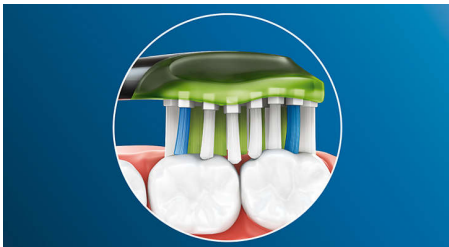

For exceptionally whiter teeth

- Removes up to 100% more surface stains in just 3 days*

Philips Sonicare's deep clean

- Up to 10x more plaque removal than a manual toothbrush
- Up to 4x more surface contact** for an effortless deep clean

Highlights

Whiter teeth, fast

Dense bristles packed into the center of the Philips Sonicare Premium White brush head work hard to remove plaque, and everyday surface stains from food and drinks. Flexing sides let bristles contour to the unique shape of your teeth and gums for deep cleaning and a brighter smile in just 3 days.

Adaptive cleaning technology

You get a personalized clean every time you brush with our adaptive cleaning technology. Soft, flexible rubber sides let Premium White adapt to the unique contours of your mouth. Our bristles adjust to your gums and teeth, giving you up to 4x more surface contact** than a regular brush head for deeper cleaning, even in hard to reach spots. The adaptive cleaning technology also allows gentle tracking along the gumline and absorb excessive brushing pressure, and enables an enhanced sweeping motion for a unique in-mouth feel and superior cleaning.

Say goodbye to plaque

With Premium White, you get exceptional cleaning as well as daily whitening. Its flexible design helps remove up to 10x more plaque**** from teeth and along the gum line for a deep clean you can see and feel.