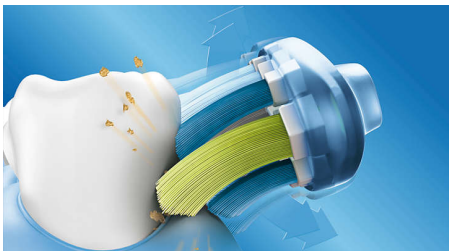

Highlights

Adjusts to your teeth

Our AdaptiveClean brush head is the only electric toothbrush head that can follow the unique shape of your teeth and gums. With soft flexible sides made of rubber, the bristles of the brush head can adjust to the shape of each tooth's surface. You get up to 4x more surface contact* and up to 10x more plaque removal** along the gum line and between teeth. Even hard-to-reach areas get a deep clean that's still gentle on gums.

Gentle on gums

With an AdaptiveClean brush head, even the deepest clean is gentle. As your sonic toothbrush tracks along the gum line, the flexible sides and bristles of the brush head absorb any excessive pressure you might apply. The soft tissue around your gums is protected even if you brush too hard.

Our deepest clean

Our most innovative brush head is also our deepest cleaning brush head yet. Thanks to its flexible form, the AdaptiveClean brush head can remove up to 10x more plaque from hard-to-reach areas. The movement of the brush head is specifically designed to enhance the dynamic cleaning action of your Philips sonic toothbrush. However you brush, you get an exceptional clean that you can see and feel.