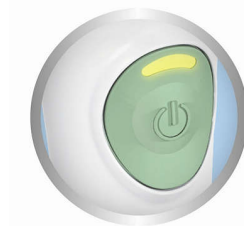

Sophisticated brush head

Brush head with slim, angled neck and round-ended bristle tips, designed to fit the contours of the teeth for enhanced manoeuvrability.

Easy-start

Gently increases power over first 12 uses, to ease into the Sonicare experience

SmarTimer

2-minute timer helps ensure dental professional recommended brushing time

Quadpacer

Quadpacer 30-second interval timer encourages even brushing

Recharge indicator

Signals when it's time to recharge the battery. Long-life battery provides up to two weeks of brushing, twice a day, between charges.

Brush head holder

Conveniently stores an extra brush head.

Specifications

Design and finishing

Color: White

Power

Voltage: 110-220 V

Technical specifications