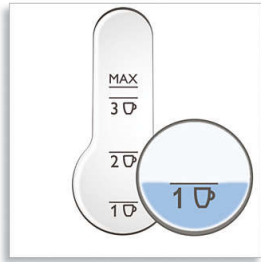

Safe to use

- Multi safety system

Easy to experience

- Easy to read water level indicators on both sides
- Hinged lid with large opening for easy filling and cleaning
- Power cord winder for easy storage
- Light indicates when the kettle is switched on
- Cordless 360° pirouette base for easy lifting and placing

PHILIPS

Mini kettle
0.8 L 900 W 1 cup indicator, White blue, Hinged lid

HD4609/70

Highlights

One cup indicator

Enabling consumers to boil the amount of water they need, and therefore saving of up to 50% energy and water, contributing to a better environment.

Easy to read water level indicators on both sides of the Philips electric kettle for left and right handed use.

Mini kettle
0.8 L 900 W 1 cup indicator, White blue, Hinged lid

HD4609/70

Specifications

Technical specifications

Design specifications

- Materials: Heating element: Stainless steel,
Housing: Polypropylene/ ABS, Switch & toolholder:
Polypropylene
- Color(s): bright white - celestial blue

Dimensions

- Product dimensions (WxDxH): 15.8x18.5x22 cm
- Packaging dimensions (WxDxH):
22.5x22.5x22.5 cm