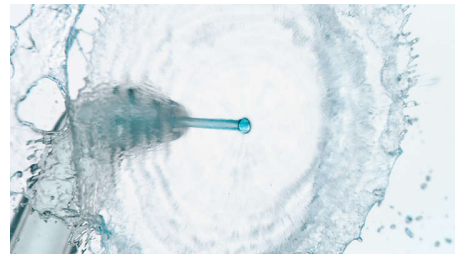

Removes up to 99.9% of plaque* in treated areas

Effortlessly thorough cleaning between teeth to improve your gum health. Unique Quad Stream tip cleans more area with less effort for more effective flossing every time, so it's easy to get flossing right.

Highlights

Quad Stream technology

Unique X-shaped Quad Stream tip separates flow into 4 water jets, which cover more area between teeth and along the gum line. Get a faster, deeper clean without the hassle of string floss.

USB-C Charging

Convenient charging with a USB-C cable uses the same connection as most mobile phone or tablet. Get up to 14 days of cleaning from a single charge.

250ml reservoir

Reservoir capacity of 250 ml holds enough water for a recommended 60-second clean. Simply twist and remove or use the side-fill door for easy refilling.

Effortless technique

Just point, press and clean for more effective flossing. Aim the tip between your teeth and along the gumline — and let it do all the work for you!

Standard tip for spot cleaning

A standard single-stream tip boosts pressure for for spot cleaning and removing food debris when you need it.