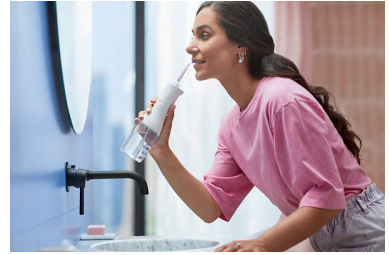

Effortless technique

Just point, press and clean for more effective flossing. Aim the tip between your teeth and along the gumline — and let it do all the work for you!

Standard tip for spot cleaning

A standard single-stream tip boosts pressure for for spot cleaning and removing food debris when you need it.