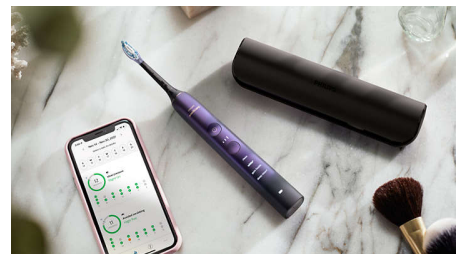

Sonicare app

The DiamondClean 9000 gives you the guidance you need to improve and maintain healthy brushing habits in between dentist checkups. Built-in smart sensors let you know when you're using too much pressure, and by connecting your brushing experience to the Sonicare app, a personalized Progress Report helps you stay on track, to see how much you've improved over time.