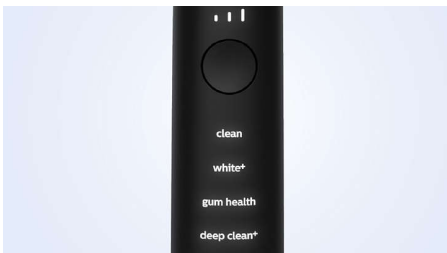

### Let the DiamondClean 9000 adapt to your needs

- Personalized brushing experience
- Lets you know if you're pressing too hard
- BrushSync automatically selects the best mode for you
- Always know when to replace your brush heads

## 4 modes, 3 intensities

The DiamondClean 9000 comes with Clean, White+, Gum Health and Deep Clean+ to take care of your brushing needs. Clean mode is for exceptional everyday cleaning, White+ is for removing stains, Gum Health provides a gentle yet effective clean for gums and Deep Clean+ gives you an invigorating deep clean. Three intensities allow you to choose between a higher setting to boost your clean and a lower one for more-sensitive mouths.

## Modes

**3 intensities:** High, Low, Medium

**Clean:** For exceptional everyday clean

**Deep Clean+:** For an invigorating deep clean

**Gum Health:** Special attention to molars

**White+:** To remove surface stains