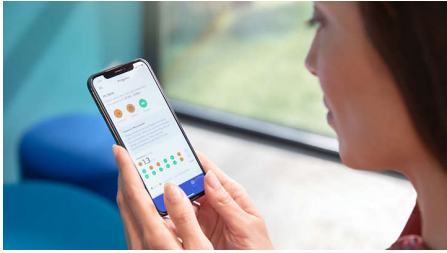

Highlights

Progress Report

The DiamondClean 9000 gives you the guidance you need to improve and maintain healthy brushing habits in between dentist checkups. Built-in smart sensors let you know when you're using too much pressure, and by connecting your brushing experience to the Sonicare app, a personalized Progress Report helps you stay on track, to see how much you've improved over time.