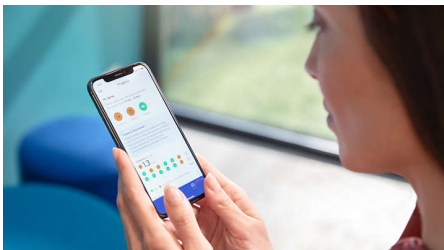

Progress Report

The DiamondClean 9000 gives you the guidance you need to improve and maintain healthy brushing habits in between dentist

checkups. Built-in smart sensors let you know when you're using too much pressure, and by connecting your brushing experience to the Sonicare app, a personalized Progress Report helps you stay on track, to see how much you've improved over time.