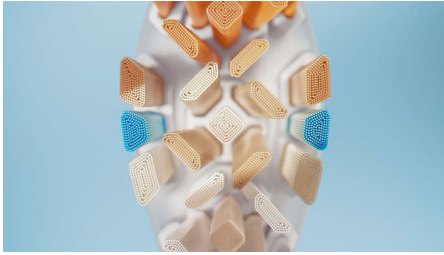

One brush head for complete care

Clean without compromise

A3 Premium All-in-One brush head is the only one you need to achieve cleaner, whiter teeth*** & healthier gums. This brush head results in 20x more plaque removal*, up to 100% stain reduction** & up to 15x healthier gums in just 2 weeks**

Highlights

Angled bristles

Benefit from our best plaque removal**** regardless of your brushing style. The Premium All-in-One brush head has precisely angled bristles which are engineered to maximize its plaque-removing potential.

Rounded profile

The curved profile helps bristles to go exactly where they need to. Through rigorous development we have created an all-in-one experience that delivers exceptional oral care.

Triangular tips

Longer bristles

The brush head's extra-reach side bristles gently brush your gum line even when you are focusing on your teeth. The bristles also flex to help compensate for any excess pressure.

Trusted sonic brushing