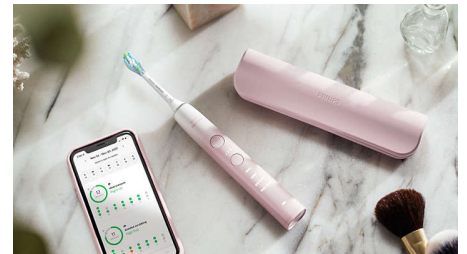

Sonicare app

The DiamondClean 9000 gives you the guidance you need to improve and maintain healthy brushing habits in between dentist check-ups. Built-in smart sensors let you know when you're using too much pressure, and by connecting your brushing experience to the Sonicare app, a personalised Progress Report helps you stay on track and see how much you've improved over time.