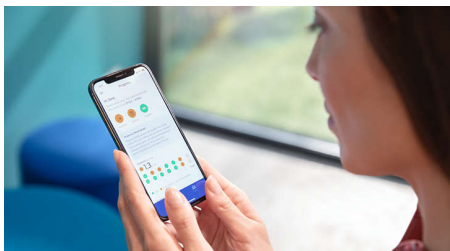

Progress Report

The DiamondClean 9000 gives you the guidance you need to improve and maintain healthy brushing habits in between dentist checkups. Built-in smart sensors let you know when you're using too much pressure, and by connecting your brushing experience to the Sonicare app, a personalized Progress Report helps you stay on track, to see how much you've improved over time.