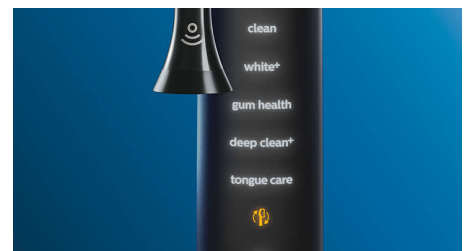

## Too much pressure?

You might not notice when you brush too hard, but your DiamondClean Smart will. If you use too much pressure, the light ring on the end of your handle will flash. This is a gentle reminder to ease off the pressure, and let your brush head do the work. 7 out of 10 people found this feature helped them become a better brusher.

## Easy does it

With an electric toothbrush, you let the brush do the work. We've built a scrubbing sensor into your handle as a gentle reminder to reduce scrubbing. This way, you can improve your technique and get a gentler, more effective clean.

## BrushSync mode pairing

Wondering which mode and intensity you should use? Wonder no longer. A microchip in your brush head tells your DiamondClean Smart which one you're using. So if you click on a gum-care brush head, for example, your toothbrush knows to select the optimal mode and intensity to provide a gentle yet effective care for your gums. All you need to do is to press the power button.