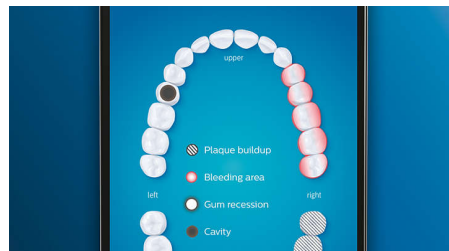

## Whiter teeth, fast

Click on the W3 Premium White brush head to remove surface stains and reveal your whitest smile. With its densely packed central stain removal bristles, it's clinically proven to remove up to 100% more stains in just three days.\*\*

## TongueCare+ tongue brush

Click on the TongueCare+ tongue brush to gently remove odor causing bacteria from the pores of your tongue. Its 240 specially designed MicroBristles get between all your tongue's ridges and grooves to remove bacteria and debris that lead to bad breath. Team with our antibacterial BreathRx tongue spray for superior cleaning and super fresh breath.

## Focus areas and goal-setting

Any trouble areas your dentist has pointed out? We'll highlight them on your in-app 3D mouth map, and remind you to pay extra attention to these areas.