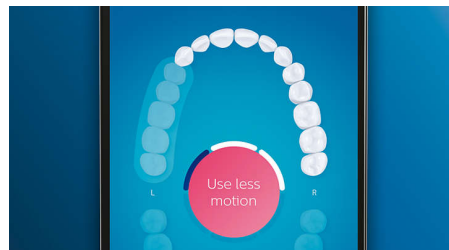

Never miss a spot

The Philips Sonicare app lets you know when you've achieved a thorough clean, and coaches you to be a better, more mindful brusher.