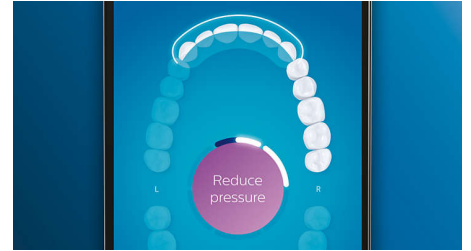

## Never miss a spot

The Philips Sonicare app lets you know when you've achieved a thorough clean, and coaches you to be a better, more mindful brusher.

## Focus areas and goal-setting

Any trouble areas your dentist has pointed out? We'll highlight them on your in-app 3D mouth map, and remind you to pay extra attention to these areas.

## Too much pressure?

You might not notice when you brush too hard, but your DiamondClean Smart will. If you use too much pressure, the light ring on the end of your handle will flash. This is a gentle reminder to ease off the pressure, and let your brush head do the work. 7 out of 10 people found this feature helped them become a better brusher.