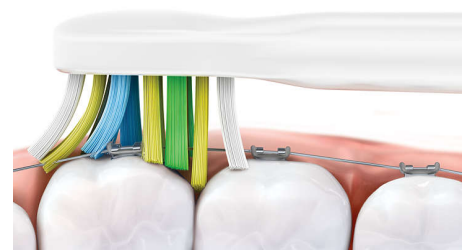

Better access to back teeth

This plaque-removing toothbrush has a slim, angled brush head which provides better access to back teeth and hard-to-reach places.

EasyStart

The EasyStart feature adjusts the power level of the toothbrush over the first 14 uses to help you get used to the Sonicare experience, streamlining the transition from a manual toothbrush

Quadpacer

30 seconds interval timer indicates when you have completed each quadrant of your mouth and signals for you to move on resulting in more consistent cleaning throughout your mouth

Unique sonic technology