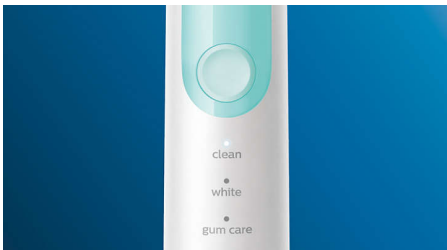

### Innovative technology

- Lets you know if you're pressing too hard
- Always know when to replace your brush heads
- Philips Sonicare's advanced sonic technology
- Connects smart brush handle and smart brush heads

### Optimize your brushing

- Choose from three modes

## Naturally whiter teeth

Click on the W2 Optimal White brush head to remove surface stains and reveal a whiter smile. With its densely packed central stainremoval bristles, it's clinically proven to whiten teeth in just one week.

## Three modes

This toothbrush allows you to customize your brushing to your own needs, with a choice of three modes. Clean mode is standard for superior cleaning. White is the ideal mode for removing surface stains. And Gum Care mode adds an extra minute of reduced-power brushing, so you can gently massage your gums.