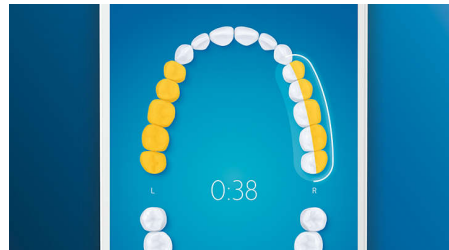

## TongueCare+ tongue brush

Click on the TongueCare+ tongue brush to gently remove odour-causing bacteria from the pores of your tongue. Its 240 specially designed MicroBristles get between all your tongue's ridges and grooves to remove bacteria and debris that lead to bad breath. Team with our antibacterial BreathRx tongue spray for superior cleaning and super-fresh breath.

## TouchUp feature

If you happen to miss a spot while brushing your teeth, your app's TouchUp feature will show you. You can then go back for a second pass, and be confident you are getting a complete clean, every time.