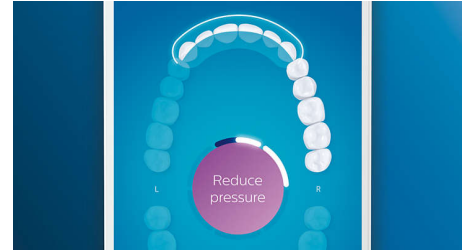

## TouchUp feature

If you happen to miss a spot while brushing your teeth, your app's TouchUp feature will show you. You can then go back for a second pass, and be confident you are getting a complete clean, every time.

## Too much pressure?

You might not notice when you brush too hard, but your DiamondClean Smart will. If you use too much pressure, the light ring on the end of your handle will flash. This is a gentle reminder to ease off the pressure and let your brush head do the work. 7 out of 10 people found that this feature helped them to become a better brusher.