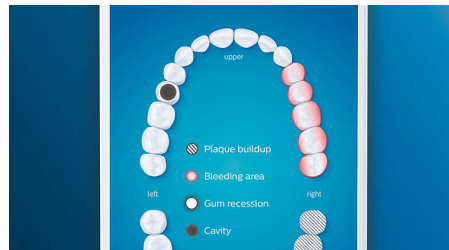

## Never miss a spot

The Philips Sonicare app lets you know when you've achieved a thorough clean, and coaches you to be a better, more mindful brusher.

## TouchUp feature

If you happen to miss a spot while brushing your teeth, your app's TouchUp feature will show you. You can then go back for a second pass, and be confident you are getting a complete clean, every time.

## Focus areas and goal-setting

Any trouble areas your dentist has pointed out? We'll highlight them on your in-app 3D mouth map and remind you to pay extra attention to these areas.