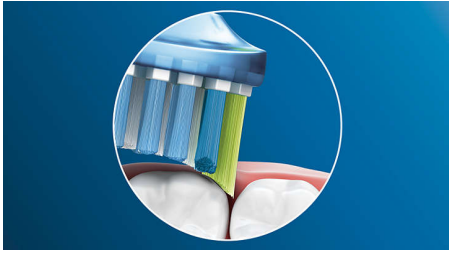

Designed around you

- Timers encourage thorough 2 minutes of brushing

Provides a superior clean

- Up to 10 x more plaque removal than a manual toothbrush

Highlights

Say goodbye to plaque

Thanks to its flexible design, it removes up to 10x more plaque from hard-to-reach areas* for a truly deep clean along the gum line and between teeth.

Adaptive cleaning technology

You get a personalised clean every time you brush with our adaptive cleaning technology. Soft rubber sides flex to let C3 Premium Plaque Control adapt to the shape of your teeth and gums, absorbing any excess brushing pressure and enhancing our sonic cleaning power. Bristles can then adjust to the shape of your teeth and gums so you get up to 4 x more surface contact than a regular brush head** for deeper cleaning in hard-to-reach areas.