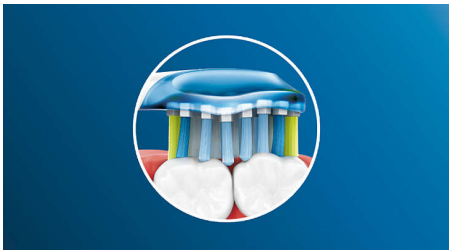

Designed around you

- Timers encourage thorough 2 minutes of brushing

Provides a superior clean

- Up to 10 x more plaque removal than a manual toothbrush

Highlights

Say goodbye to plaque

Thanks to its flexible design, it removes up to 10x more plaque from hard-to-reach areas* for a truly deep clean along the gum line and between teeth.

Adaptive cleaning technology

You get a personalised clean every time you brush with our adaptive cleaning technology. Soft rubber sides flex to let C3 Premium Plaque Control adapt to the shape of your teeth and gums, absorbing any excess brushing pressure and enhancing our sonic cleaning power. Bristles can then adjust to the shape of your teeth and gums so you get up to 4 x more surface contact than a regular brush head** for deeper cleaning in hard-to-reach areas.