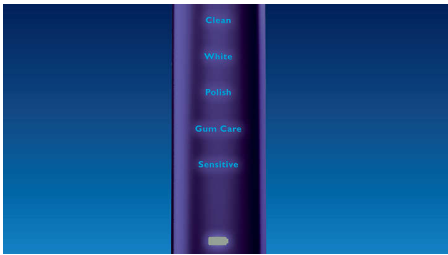

Five brushing modes

Includes the stain-removing White mode, clinically proven to whiten teeth in as little as one week.