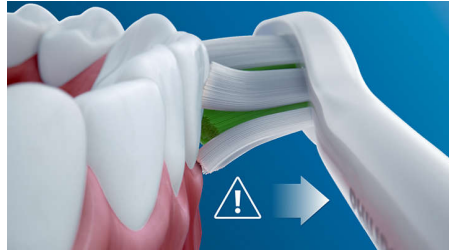

Highlights

Naturally whiter teeth

Click on the W2 Optimal White brush head to remove surface stains and reveal a whiter smile. With its densely packed central stainremoval bristles, it's clinically proven to whiten teeth in just one week.

Safe and gentle

You can be sure of a safe brushing experience: our sonic technology is suitable for use with braces, fillings, crowns, and veneers, and helps prevent cavities and improve gum health.

Philips Sonicare technology

Philips Sonicare's advanced sonic technology pulses water between teeth, and its brush strokes break up plaque and sweep it away for an exceptional daily clean.

Too much pressure?

You may not notice if you're brushing too hard, but your electric toothbrush with pressure sensor will. If you start taking it out on your gums, the toothbrush will make a pulsing sound as a reminder to ease off on the pressure.