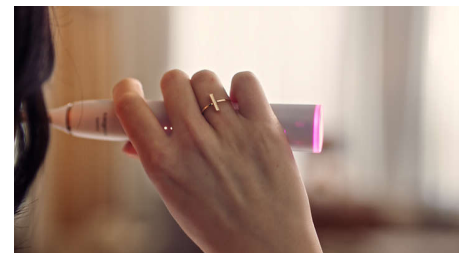

Cares for your oral health

Philips Sonicare 9900 Prestige is designed around you. Its state-of-the-art technology is so in tune with you and effortless to use that you barely know it is there. Luckily, the results say it all.

Real-time feedback

You might not notice when you brush too hard or start scrubbing, but your toothbrush will. The light ring on the end of your handle will gently remind you to ease off the pressure or scrubbing motion.