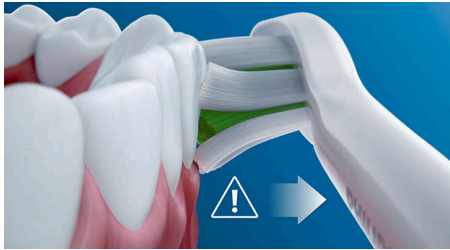

ProtectiveClean 4300

2-pack sonic electric toothbrushes with chargers

HX6807/35

Highlights

Naturally whiter teeth

Click on the W2 Optimal White brush head to remove surface stains and reveal a whiter smile. With its densely packed central stain-removal bristles, it's clinically proven to whiten teeth in just one week.

Monitor your brushing pressure

Brushing too hard can damage your teeth and gums. To prevent this, your Philips Sonicare ProtectiveClean emits a gentle pulsing sound to remind you to ease off on the pressure.