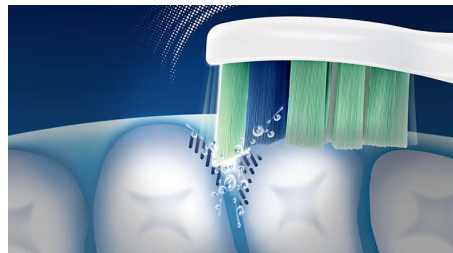

Up to 7x better plaque removal

Removes up to 7x more plaque than a manual toothbrush for a superior clean

Sonic technology

Our sonic technology creates a unique dynamic cleaning action that drives fluid deep between teeth and along the gumline for a thorough-yet-gentle clean

Safe and gentle

The gentle motion of this Philips Sonicare power toothbrush is safe for dental work, including orthodontics, implants and veneers, so you can brush without worry.

Better access to back teeth

This plaque-removing toothbrush has a slim, angled brush head which provides better access to back teeth and hard-to-reach places.

Better in hard-to-reach areas

The slim, angled neck and easy-grip handle of this toothbrush helps with better cleaning in hard-to-reach areas than a manual toothbrush

EasyStart

The EasyStart feature adjusts the power level of the toothbrush over the first 14 uses to help you get used to the Sonicare experience, streamlining the transition from a manual toothbrush

SmarTimer