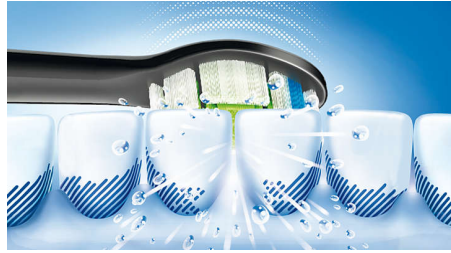

Offers a customised brushing experience

- Easy-start programme to acclimate to the Sonicare experience
- Three different modes for a better cleaning experience

Highlights

Three different cleaning modes

The three modes include a Clean mode for an outstanding clean in 2 minutes, a White mode for removing surface stains and a Massage mode to stimulate the gum.

Improves gum health

This Philips Sonicare electric toothbrush provides optimal cleaning between teeth and along the gumline for improved gum health in just two weeks.

Helps whiten teeth

This Philips Sonicare electric toothbrush helps to remove and reduce stains on your teeth for a brighter smile.

Removes up to 7 x more plaque

Removes up to 7 times more plaque from hard-to-reach places than a manual toothbrush

DiamondClean brush head

DiamondClean toothbrush heads, Philips Sonicare's best whitening brush head, have diamond shaped bristles to effectively yet gently remove surface stains and scrape away plaque. Removes stain build up from coffee, tea, red wine, cigarettes and tobacco in just 1 week.