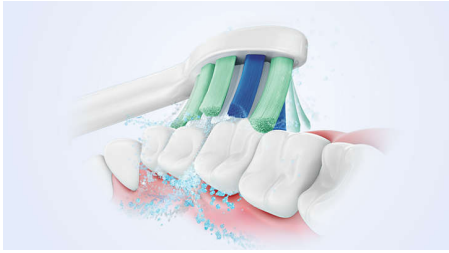

Highlights

Advanced Sonicare Technology

Powerful bristle vibrations drive microbubbles deep between your teeth and along your gum line for a refreshing experience. You will get two month's worth of manual brushing in just 2 minutes.** 31000 brush strokes per minute gently clean your teeth, break up plaque, and sweep it away for an exceptional daily clean.