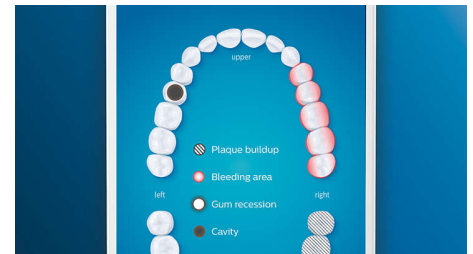

Never miss a spot

The Philips Sonicare app lets you know when you've achieved a thorough clean, and coaches you to be a better, more mindful brusher.

TouchUp feature

If you happen to miss a spot while brushing your teeth, your app's TouchUp feature will show you. You can then go back for a second pass, and be confident you are getting a complete clean, every time.

Focus areas and goal-setting

Any trouble areas your dentist has pointed out? We'll highlight them on your in-app 3D mouth map, and remind you to pay extra attention to these areas.

Too much pressure?

You might not notice when you brush too hard, but your DiamondClean Smart will. If you use too much pressure, the light ring on the end of your handle will flash. This is a gentle reminder to ease off the pressure, and let your brush head do the work. 7 out of 10 people found this feature helped them become a better brusher.