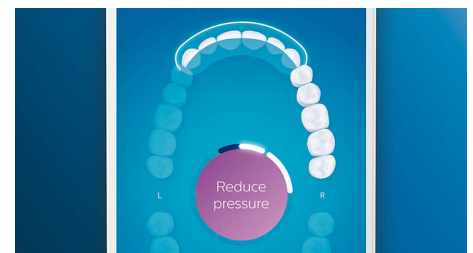

Never miss a spot

The Philips Sonicare app lets you know when you've achieved a thorough clean, and coaches you to be a better, more mindful brusher.

TouchUp feature

If you happen to miss a spot while brushing your teeth, your app's TouchUp feature will show you. You can then go back for a second pass, and be confident you are getting a complete clean, every time.

Focus areas and goal-setting

Any trouble areas your dentist has pointed out? We'll highlight them on your in-app 3D mouth map, and remind you to pay extra attention to these areas.

Too much pressure?

You might not notice when you brush too hard, but your DiamondClean Smart will. If you use too much pressure, the light ring on the end of your handle will flash. This is a gentle reminder to ease off the pressure, and let your brush head do the work. 7 out of 10 people found this feature helped them become a better brusher.