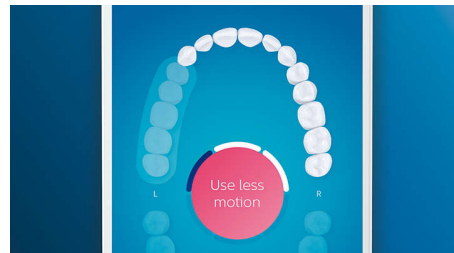

Care for your gums

Click on the G3 Premium Gum Care brush head to improve your gum health. Its smaller size and targeted gum line bristles deliver gentle yet effective cleaning along the gum line, where gum disease starts. It's clinically proven to deliver up to 100% less gum inflammation* and up to 7x healthier gums in just two weeks.*

Whiter teeth, fast

Click on the W3 Premium White brush head to remove surface stains and reveal your whitest smile. With its densely packed central

stain removal bristles, it's clinically proven to remove up to 100% more stains in just three days.**

Never miss a spot

The Philips Sonicare app lets you know when you've achieved a thorough clean, and coaches you to be a better, more mindful brusher.

TouchUp feature

If you happen to miss a spot while brushing your teeth, your app's TouchUp feature will show you. You can then go back for a second pass, and be confident you are getting a complete clean, every time.

Focus areas and goal-setting

Any trouble areas your dentist has pointed out? We'll highlight them on your in-app 3D mouth map, and remind you to pay extra attention to these areas.

Too much pressure?

You might not notice when you brush too hard, but your DiamondClean Smart will. If you use too much pressure, the light ring on the end of your handle will flash. This is a gentle reminder to ease off the pressure, and let your brush head do the work. 7 out of 10 people found this feature helped them become a better brusher.