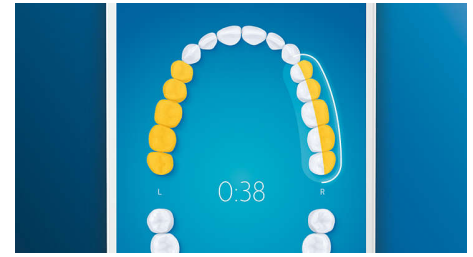

Whiter teeth, fast

Click on the W3 Premium White brush head to remove surface stains and reveal your whitest smile. With its densely packed central

stain removal bristles, it's clinically proven to remove up to 100% more stains in just three days.**

TongueCare+ tongue brush

Click on the TongueCare+ tongue brush to gently remove odor causing bacteria from the pores of your tongue. Its 240 specially designed MicroBristles get between all your tongue's ridges and grooves to remove bacteria and debris that lead to bad breath. Team with our antibacterial BreathRx tongue spray for superior cleaning and super fresh breath.

Never miss a spot

The Philips Sonicare app lets you know when you've achieved a thorough clean, and coaches you to be a better, more mindful brusher.

TouchUp feature

If you happen to miss a spot while brushing your teeth, your app's TouchUp feature will show you. You can then go back for a second pass, and be confident you are getting a complete clean, every time.

Focus areas and goal-setting

Any trouble areas your dentist has pointed out? We'll highlight them on your in-app 3D mouth map, and remind you to pay extra attention to these areas.

Too much pressure?

You might not notice when you brush too hard, but your DiamondClean Smart will. If you use too much pressure, the light ring on the end of your handle will flash. This is a gentle reminder to ease off the pressure, and let your brush head do the work. 7 out of 10 people found this feature helped them become a better brusher.