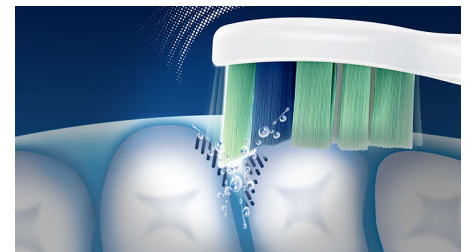

## Easy to use

TongueCare+ tongue brushes quickly transform your Philips Sonicare toothbrush into a sonic-powered tongue cleaner. Each tongue brush clicks onto your Philips Sonicare toothbrush handle, just like a regular brush head. Simple to use, replace and clean, these innovative tongue brushes are compatible with all Philips Sonicare click-on toothbrush handles, so it couldn't be easier to add tongue cleaning to your daily oral care routine. It fits all Philips Sonicare toothbrush handles except: PowerUp Battery and Essence.

## Better access to back teeth

This plaque-removing toothbrush has a slim, angled brush head which provides better access to back teeth and hard-to-reach places.

## Better in hard-to-reach areas

The slim, angled neck and easy-grip handle of this toothbrush helps with better cleaning in hard-to-reach areas than a manual toothbrush