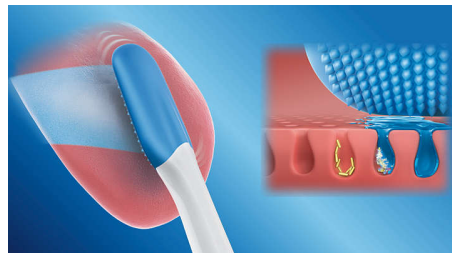

Sonic power

TongueCare+ is the only tongue cleaner with Philips Sonicare strength, to clean away bad-breath bacteria with every stroke. 31,000 vibrations per minute break up tongue debris, sweep away bad-breath bacteria, and drive the bacteria-killing ingredients of the BreathRx tongue spray deeper. Thanks to our Philips Sonicare technology, your tongue will feel cleaner and your breath will stay fresh longer.