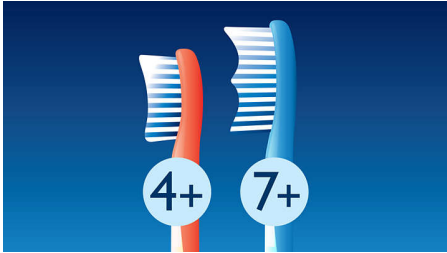

Philips Sonicare electric toothbrush that supports growing smiles

Provides a superior clean

- Sonicare dynamic cleaning action drives fluid between teeth

Clean and protect growing smiles

- Rubberized brush head is designed to protect young teeth

Designed to develop better brushing habits

- Age-appropriate brush heads to protect kid's teeth
- Anti-roll shape
- Multi grip design for parents and kids
- 2 Kid-friendly power modes deliver a gentle, effective clean
- Fun interchangeable panels for customization
- KidPacer delivers fun and engaging musical tones
- KidTimer helps to increase brushing time

Highlights

Age-appropriate brush heads

This Philips Sonicare electric toothbrush has 2 brush head sizes that are specifically designed to gently clean and protect teeth at key developmental stages

Anti-roll shape

Sturdy handle design allows kids to store upright as well as apply toothpaste while the toothbrush is laying flat.

Multi grip design

Ergonomically designed to enable parents and kids to brush together or own their own