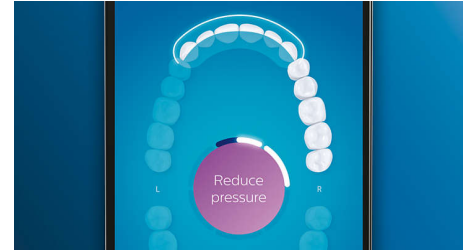

Never miss a spot

The Philips Sonicare app lets you know when you've achieved a thorough clean, and coaches you to be a better, more mindful brusher.

TouchUp feature

If you happen to miss a spot while brushing your teeth, your app's TouchUp feature will show you. You can then go back for a second pass, and be confident you are getting a complete clean, every time.

Focus areas and goal-setting

Any trouble areas your dentist has pointed out? We'll highlight them on your in-app 3D mouth map, and remind you to pay extra attention to these areas.

Too much pressure?

You might not notice when you brush too hard, but your DiamondClean Smart will. If you use too much pressure, the light ring on the end of your handle will flash. This is a gentle reminder to ease off the pressure, and let your brush head do the work. 7 out of 10 people found this feature helped them become a better brusher.