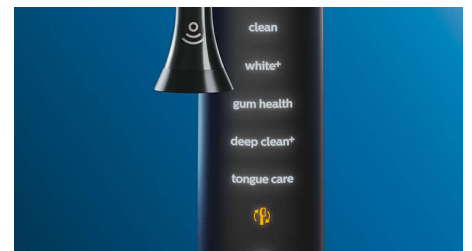

Whiter teeth, fast

Click on the W3 Premium White brush head to remove surface stains and reveal your whitest smile. With its densely packed central stain removal bristles, it's clinically proven to remove up to 100% more stains in just three days.**

Focus areas and goal-setting

Any trouble areas your dentist has pointed out? We'll highlight them on your in-app 3D mouth map, and remind you to pay extra attention to these areas.

Too much pressure?

You might not notice when you brush too hard, but your DiamondClean Smart will. If you use too much pressure, the light ring on the end of your handle will flash. This is a gentle reminder to ease off the pressure, and let your brush head do the work. 7 out of 10 people found this feature helped them become a better brusher.

Easy does it

With an electric toothbrush, you let the brush do the work. We've built a scrubbing sensor into your handle as a gentle reminder to reduce scrubbing. This way, you can improve your technique and get a gentler, more effective clean.

BrushSync mode pairing

Wondering which mode and intensity you should use? Wonder no longer. A microchip in your brush head tells your DiamondClean Smart which one you're using. So if you click on a gum-care brush head, for example, your toothbrush knows to select the optimal mode and intensity to provide a gentle yet effective care for your gums. All you need to do is to press the power button.