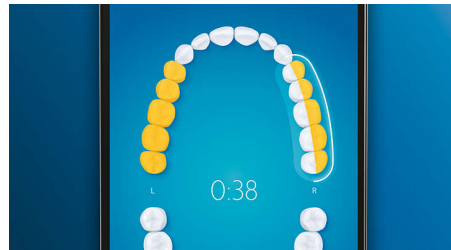

Whiter teeth, fast

Click on the W3 Premium White brush head to remove surface stains and reveal your whitest smile. With its densely packed central stain removal bristles, it's clinically proven to remove up to 100% more stains in just three days.**

Never miss a spot

The Philips Sonicare app lets you know when you've achieved a thorough clean, and coaches you to be a better, more mindful brusher.

TouchUp feature

If you happen to miss a spot while brushing your teeth, your app's TouchUp feature will show you. You can then go back for a second pass, and be confident you are getting a complete clean, every time.

Focus areas and goal-setting

Any trouble areas your dentist has pointed out? We'll highlight them on your in-app 3D mouth map, and remind you to pay extra attention to these areas.

Too much pressure?

You might not notice when you brush too hard, but your DiamondClean Smart will. If you use too much pressure, the light ring on the end of your handle will flash. This is a gentle reminder to ease off the pressure, and let your brush head do the work. 7 out of 10 people found this feature helped them become a better brusher.