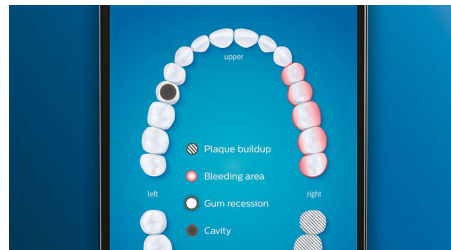

Whiter teeth, fast

Click on the W3 Premium White brush head to remove surface stains and reveal your whitest smile. With its densely packed central stain removal bristles, it's clinically proven to remove up to 100% more stains in just three days.**

Never miss a spot

The Philips Sonicare app lets you know when you've achieved a thorough clean, and coaches you to be a better, more mindful brusher.

TouchUp feature

If you happen to miss a spot while brushing your teeth, your app's TouchUp feature will show you. You can then go back for a second pass, and be confident you are getting a complete clean, every time.

Focus areas and goal-setting

Any trouble areas your dentist has pointed out? We'll highlight them on your in-app 3D mouth map, and remind you to pay extra attention to these areas.

Too much pressure?

You might not notice when you brush too hard, but your DiamondClean Smart will. If you use too much pressure, the light ring on the end of your handle will flash. This is a gentle reminder to ease off the pressure, and let your brush head do the work. 7 out of 10 people found this feature helped them become a better brusher.