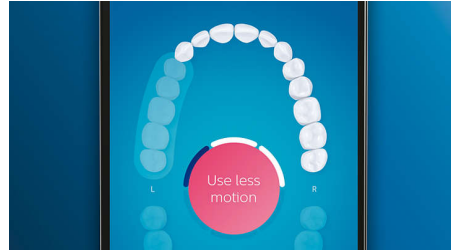

Never miss a spot

The Philips Sonicare app lets you know when you've achieved a thorough clean, and coaches you to be a better, more mindful brusher.