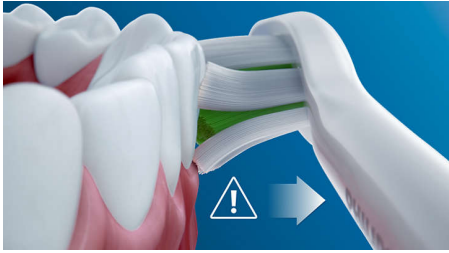

Designed around you

- Makes traveling easier for you

Innovative technology

- Lets you know if you're pressing too hard
- Always know when to replace your brush heads
- Philips Sonicare's advanced sonic technology
- Connects smart brush handle and smart brush heads

Highlights

Monitor your brushing pressure

Brushing too hard can damage your teeth and gums. To prevent this, your Philips Sonicare ProtectiveClean emits a gentle pulsing sound to remind you to ease off on the pressure.