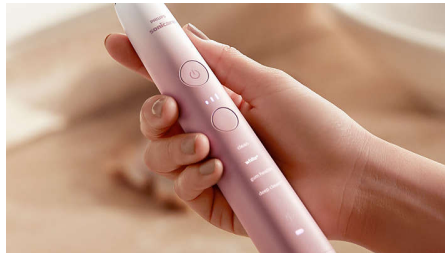

Gentle on your gums

The C3 Premium Plaque Control brush head is designed to give you your deepest clean yet. Soft, flexible sides and bristles perfectly curve around the contours of your teeth, giving you 4x more surface contact and helping target hard-to-reach spots***

Advanced Sonicare technology

Powerful sonic vibrations move 62,000 times every minute to drive plaque-fighting bubbles between your teeth and along your gum line. Removes up to 10x more plaque than a manual toothbrush.

4 modes / 3 intensities

Choose from 4 brushing modes: Clean for exceptional everyday cleaning, White+ to brighten your smile, Gum Health for a gentle yet effective clean, and Deep Clean+ for an invigorating deep clean. Three intensity settings from Low to High let you boost performance or care for sensitive gums.