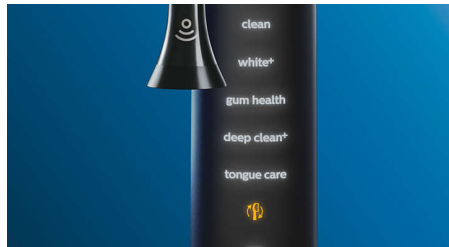

## Focus on gingival health

With Premium Gum Care, even the deepest clean is gentle. As the brush head moves along the gumline, its flexible sides and bristles absorb any excessive pressure so gums are protected even if patients are brushing too hard. Its rounded profile allows the bristles to clean evenly while being gentle on gums. Extra-soft gumline bristles deliver a gentle yet effective clean along the gumline, where gum disease starts. The brush head's smaller size allows easy maneuvering even in hard-to-reach areas.

## Adaptive cleaning technology

Patients get a personalized clean every time they brush with our adaptive cleaning technology. Soft, flexible rubber sides let Premium Gum Care adapt to the unique contours of the mouth. Our bristles adjust to gums and teeth, giving patients up to 2x more surface contact than a DiamondClean brush head for deeper cleaning, even in hard-to-reach spots. Adaptive cleaning technology also: allows gentle tracking along the gumline; absorbs excessive brushing pressure; and enables an enhanced sweeping motion, for a unique in-mouth feel and superior cleaning.

## Powerful plaque removal

The Philips Sonicare Premium Clean brush head provides patients our deepest clean yet. With its flexible sides and unique bristle pattern design, Premium Clean is proven to remove up to 10x more plaque, even in hard-to-reach spots\*\* for a truly deep clean along the gumline and between teeth.

## BrushSync mode pairing

Patients will always get their best possible clean and gum care with our BrushSync mode pairing feature. A microchip in the Premium Gum Care brush head syncs with the connected Philips Sonicare toothbrush handle. It prompts the handle to automatically select the optimal brushing mode and intensity level for exceptional gum health. All your patients need to do is start brushing.