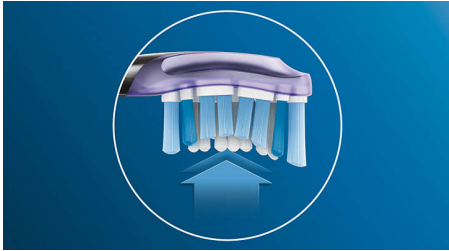

Highlights

Focus on gingival health

With Premium Gum Care, even the deepest clean is gentle. As the brush head moves along the gumline, its flexible sides and bristles absorb any excessive pressure so gums are protected even if patients are brushing too hard. Its rounded profile allows the bristles to clean evenly while being gentle on gums. Extra-soft gumline bristles deliver a gentle yet effective clean along the gumline, where gum disease starts. The brush head's smaller size allows easy maneuvering even in hard-to-reach areas.