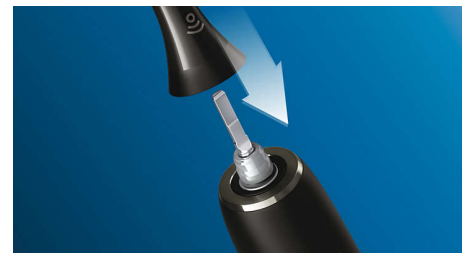

Easy to click-on

Premium Gum Care simply clicks on to a Philips Sonicare toothbrush handle for a secure fit and easy maintenance and cleaning. Premium Gum Care fits all Philips Sonicare toothbrush handles except PowerUp Battery and Essence.