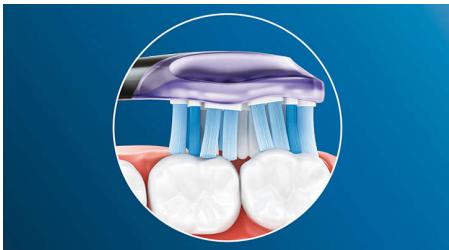

Adaptive cleaning technology

Patients get a personalized clean every time they brush with our adaptive cleaning technology. Soft, flexible rubber sides let Premium Gum Care adapt to the unique contours of the mouth. Our bristles adjust to gums and teeth, giving patients up to 2x more surface contact than a DiamondClean brush head for deeper cleaning, even in hard-to-reach spots. Adaptive cleaning technology also: allows gentle tracking along the gumline; absorbs excessive brushing pressure; and enables an enhanced sweeping motion, for a unique in-mouth feel and superior cleaning.