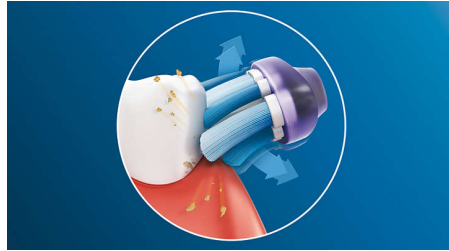

## Focus on gingival health

With Premium Gum Care, even the deepest clean is gentle. As the brush head moves along the gumline, its flexible sides and bristles absorb any excessive pressure so gums are protected even if patients are brushing too hard. Its rounded profile allows the bristles to clean evenly while being gentle on gums. Extra-soft gumline bristles deliver a gentle yet effective clean along the gumline, where gum disease starts. The brush head's smaller size allows easy maneuvering even in hard-to-reach areas.

## Adaptive cleaning technology

Patients get a personalized clean every time they brush with our adaptive cleaning technology. Soft, flexible rubber sides let Premium Gum Care adapt to the unique contours of the mouth. Our bristles adjust to gums and teeth, giving patients up to 2x more surface contact than a DiamondClean brush head for deeper cleaning, even in hard-to-reach spots. Adaptive cleaning technology also: allows gentle tracking along the gumline; absorbs excessive brushing pressure; and enables an enhanced sweeping motion, for a unique in-mouth feel and superior cleaning.

## Powerful plaque removal

The Philips Sonicare Premium Clean brush head provides patients our deepest clean yet. With its flexible sides and unique bristle pattern design, Premium Clean is proven to remove up to 10x more plaque, even in hard-to-reach spots\*\* for a truly deep clean along the gumline and between teeth.