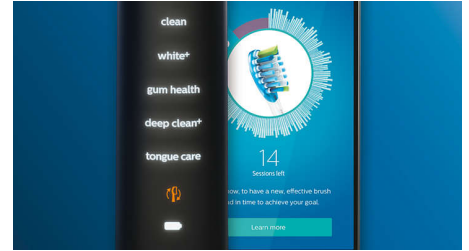

Smart brush head replacement

Brush heads exhibit fatigue and bristle wear after three months of normal use. Philips Sonicare smart toothbrushes provide accurate brush head replacement reminders based on how often patients brush and how much pressure they use. For those who don't use a smart toothbrush, Premium Gum Care's blue reminder bristles fade to white to let patients know it's time for a replacement brush head.