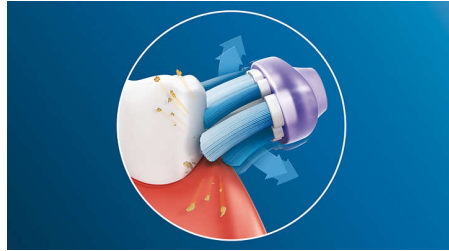

## Focus on gingival health

With Premium Gum Care, even the deepest clean is gentle. As the brush head moves along the gumline, its flexible sides and bristles absorb any excessive pressure so gums are protected even if patients are brushing too hard. Its rounded profile allows the bristles to clean evenly while being gentle on gums. Extra-soft gumline bristles deliver a gentle yet effective clean along the gumline, where gum disease starts. The brush head's smaller size allows easy maneuvering even in hard-to-reach areas.

## Adaptive cleaning technology

Patients get a personalized clean every time they brush with our adaptive cleaning technology. Soft, flexible rubber sides let Premium Gum Care adapt to the unique contours of the mouth. Our bristles adjust to gums and teeth, giving patients up to 2x more surface contact than a DiamondClean brush head for deeper cleaning, even in hard-to-reach spots. Adaptive cleaning technology also: allows gentle tracking along the gumline; absorbs excessive brushing pressure; and enables an enhanced sweeping motion, for a unique in-mouth feel and superior cleaning.

## Powerful plaque removal

Thanks to its flexible design, Premium Gum Care is proven to remove up to 10x more plaque than a manual toothbrush. It moves to enhance our unique Philips Sonicare cleaning technology so that however patients brush, they get an exceptional clean they can see and feel.