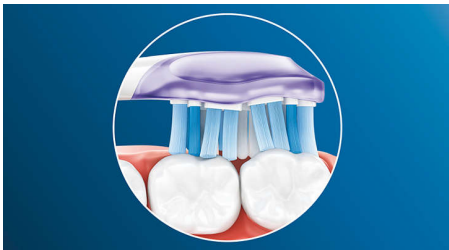

Adaptive cleaning technology

Patients get a personalized clean every time they brush with our adaptive cleaning technology. Soft, flexible rubber sides let Premium Gum Care adapt to the unique contours of the mouth. Our bristles adjust to gums and teeth, giving patients up to 2x more surface contact than a DiamondClean brush head for deeper cleaning, even in hard-to-reach spots. Adaptive cleaning technology also: allows gentle tracking along the gumline; absorbs excessive brushing pressure; and enables an enhanced sweeping motion, for a unique in-mouth feel and superior cleaning.