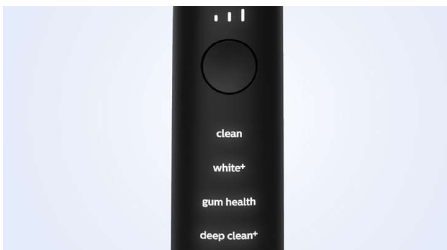

## 4 modes, 3 intensities

The DiamondClean 9000 comes with Clean, White+, Gum Health and Deep Clean+ to take care of your brushing needs. Clean mode is for exceptional everyday cleaning, White+ is for removing stains, Gum Health provides a gentle yet effective clean for gums and Deep Clean+ gives you an invigorating deep clean. Three intensities allow you to choose between a higher setting to boost your clean and a lower one for more-sensitive mouths.

## Modes

**3 intensities:** High, Low, Medium

**Clean:** For exceptional everyday clean

**Deep Clean+:** For an invigorating deep clean

**Gum Health:** Special attention to molars

**White+:** To remove surface stains