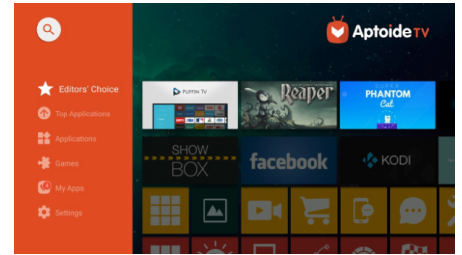

Wi-Fi / DLNA home network

Thanks to the Wi-Fi / DLNA functions, browse web content and stream videos, music and pictures.