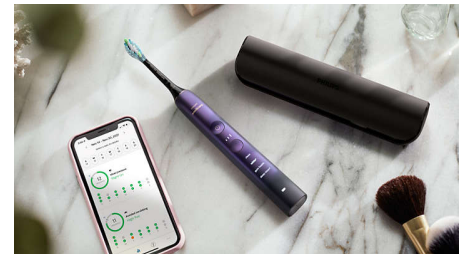

Sonicare app

The DiamondClean 9000 gives you the guidance you need to improve and maintain healthy brushing habits in between dentist checkups. Built-in smart sensors let you know when you're using too much pressure, and by connecting your brushing experience to the Sonicare app, a personalized Progress Report helps you stay on track, to see how much you've improved over time.