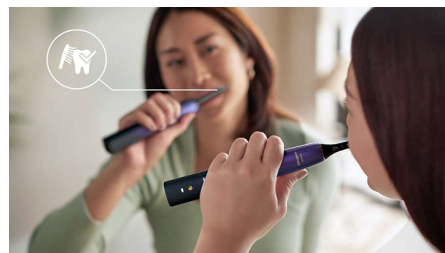

Built-in pressure sensor

You might not notice if you're brushing too hard, but your DiamondClean 9000 will. If you need to ease up, the toothbrush will make a pulsing sound. It's a heads up to let your brush head do the work.