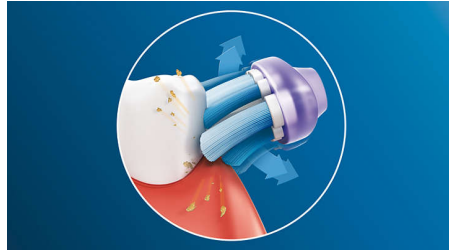

## Focus on gum health

With the Philips Sonicare Premium Gum Care brush head, even the deepest clean is gentle. As your toothbrush moves along the gum line, Premium Gum Care's flexible sides and bristles absorb any excess pressure so your gums are protected, even if you brush too hard. Bristles work hard to remove plaque and bacteria along the gum line helping to improve gum health. Thanks to this brush head's curved design, you can be sure of maximized bristle contact.

## Adaptive cleaning technology

You get a personalized clean every time you brush with our adaptive cleaning technology. Soft rubber sides flex to let Premium Gum Care adapt to the shape of your teeth and gums, absorbing any excess brushing pressure and enhancing our sonic cleaning power. Bristles can then adjust to the shape of your teeth and gums so you get up to 2x more surface contact than a regular brush head\*\* for deeper cleaning even in hard-to-reach areas.

## Say goodbye to plaque

Thanks to its flexible design, Premium Gum Care removes up to 10x more plaque than a manual toothbrush. It moves to enhance our unique Philips Sonicare cleaning technology so that however you brush, you get an exceptional clean you can see and feel.