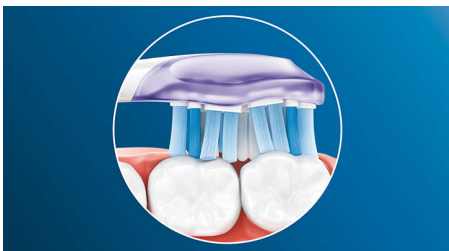

Adaptive cleaning technology

You get a personalized clean every time you brush with our adaptive cleaning technology. Soft rubber sides flex to let Premium Gum Care adapt to the shape of your teeth and gums, absorbing any excess brushing pressure and enhancing our sonic cleaning power. Bristles can then adjust to the shape of your teeth and gums so you get up to 2x more surface contact than a regular brush head** for deeper cleaning even in hard-to-reach areas.