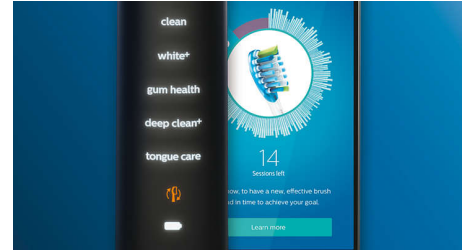

Smart brush head replacement

Brush heads exhibit fatigue and bristle wear after three months of normal use. Philips Sonicare smart toothbrushes provide accurate brush head replacement reminders based on how often patients brush and how much pressure they use. For those who don't use a smart toothbrush, Premium Gum Care's blue reminder bristles fade to white to let patients know it's time for a replacement brush head.