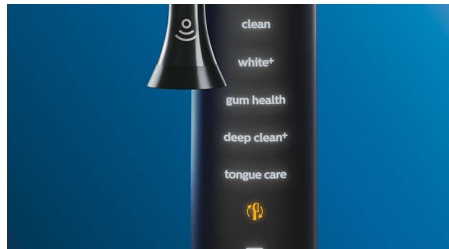

## Focus on gingival health

With Premium Gum Care, even the deepest clean is gentle. As the brush head moves along the gumline, its flexible sides and bristles absorb any excessive pressure so gums are protected even if patients are brushing too hard. Its rounded profile allows the bristles to clean evenly while being gentle on gums. Extra-soft gumline bristles deliver a gentle yet effective clean along the gumline, where gum disease starts. The brush head's smaller size allows easy maneuvering even in hard-to-reach areas.

## Adaptive cleaning technology

Patients get a personalized clean every time they brush with our adaptive cleaning technology. Soft, flexible rubber sides let Premium Gum Care adapt to the unique contours of the mouth. Our bristles adjust to gums and teeth, giving patients up to 2x more surface contact than a DiamondClean brush head for deeper cleaning, even in hard-to-reach spots. Adaptive cleaning technology also: allows gentle tracking along the gumline; absorbs excessive brushing pressure; and enables an enhanced sweeping motion, for a unique in-mouth feel and superior cleaning.

## Powerful plaque removal

The Philips Sonicare Premium Clean brush head provides patients our deepest clean yet. With its flexible sides and unique bristle pattern design, Premium Clean is proven to remove up to 10x more plaque, even in hard-to-reach spots\*\* for a truly deep clean along the gumline and between teeth.

## BrushSync mode pairing

Patients will always get their best possible clean and gum care with our BrushSync mode pairing feature. A microchip in the Premium Gum Care brush head syncs with the connected Philips Sonicare toothbrush handle. It prompts the handle to automatically select the optimal brushing mode and intensity level for exceptional gum health. All your patients need to do is start brushing.