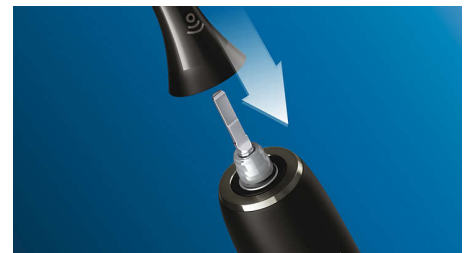

Easy to click-on

Premium Gum Care simply clicks on to a Philips Sonicare toothbrush handle for a secure fit and easy maintenance and cleaning. Premium Gum Care fits all Philips Sonicare toothbrush handles except PowerUp Battery and Essence.