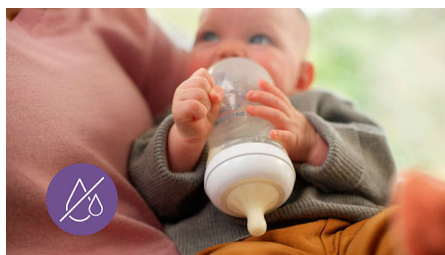

SCY961/02

Supports baby's individual drinking rhythm

A teat that works like a breast

The Natural Response Teat releases milk only when the baby actively drinks. Babies can drink, swallow and breathe using their natural rhythm, like on the breast. Making it easy to combine breast and bottle feeding.

Vents air away from your baby's tummy

- Designed to reduce colic and discomfort

Highlights

Natural Response Teat

The Natural Response Teat works with your baby's natural feeding rhythm, making it easy to combine breast feeding and bottle feeding. The teat has a unique opening which only releases milk when the baby actively drinks. So when they pause to swallow and breathe, the milk pauses too.

Natural latch on

The wide, soft and flexible teat is designed to mimic the shape and feel of a breast, helping the baby to latch on and feed comfortably.

Anti-colic valve

Anti-colic valve is designed to keep air away from baby's tummy during feeding, to help reduce colic and discomfort.

No-drip teat

The teat opening is designed to release milk only when the baby is feeding. So you can confidently avoid milk loss whether at home or on the go.

BPA-free*

The Philips Avent Natural bottles and teats are made of BPA free* material.