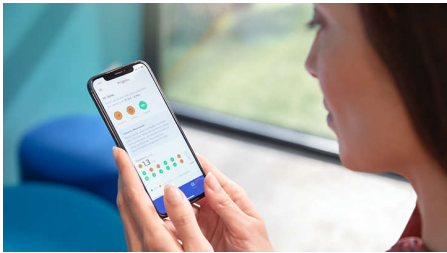

Highlights

Progress Report

The DiamondClean 9000 gives you the guidance you need to improve and maintain healthy brushing habits in between dentist checkups. Built-in smart sensors let you know when you're using too much pressure, and by connecting your brushing experience to the Sonicare app, a personalized Progress Report helps you stay on track, to see how much you've improved over time.