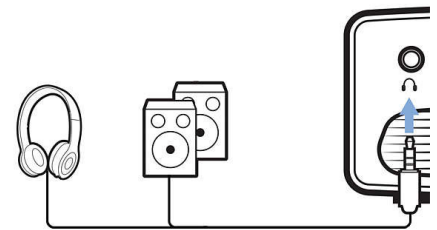

Focus adjustment

Place your projector at any distance and adjust the focus to fine-tune images to your needs.

Project images up to 60"

Project images and videos up to 60" (150cm) from less than 2 meters from the wall.

Built-in Media Player

Pop your essentials in your hand with the integrated Media Player: Browse, watch all your videos, listen to your music or share your latest holidays pictures.

Fully Connected

Connect any multimedia devices such as set top boxes, gaming consoles, and streaming devices like Fire Stick or Apple TV with the USB, HDMI or MicroSD ports.

Make It smart!

Access to unlimited content by connecting to any smart gaming console or TV boxes like Fire Stick or Apple TV.

Built-in battery

Get entertainment on the go with the built-in battery providing up to 60mins of power so you can watch movies and share videos without the hassle of wires or cables.

Entertainment on the go

Bring it from room to room or to your friends.

Audio jack

Connect any headphones or external powered speakers with the built-in 3.5 jack.

Specifications

Technology

- Display technology: LCD
- Light source: LED
- Contrast ratio: 800:1
- Resolution: 240 x 320 pixel
- Throw ratio: 1,4:1
- Aspect ratio: 4:3
- Focus adjustment: Manual
- Integrated media player
- LED lifetime: Up to 20.000h
- Projection image size: up to 60" (150cm)
- Projection distance: 80 cm - 200 cm / 24"- 60"
- Resolution supported: 1920 x 1080 pixel