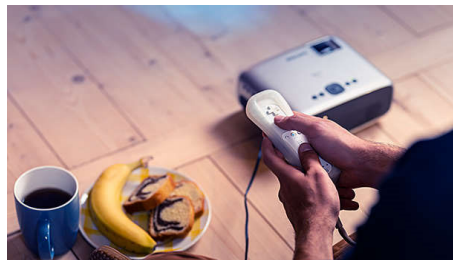

Built-in Media Player

Pop your essentials in your hand with the integrated Media Player: Browse, watch all your videos, listen to your music or share your latest holidays pictures.

Fully Connected

Connect any multimedia devices such as set top boxes, gaming consoles, and streaming devices like Fire Stick or Apple TV with the USB, HDMI or MicroSD ports.

Make It smart!

Access to unlimited content by connecting to any smart gaming console or TV boxes like Fire Stick or Apple TV.

Built-in battery

Get entertainment on the go with the built-in battery providing up to 60mins of power so you can watch movies and share videos without the hassle of wires or cables.