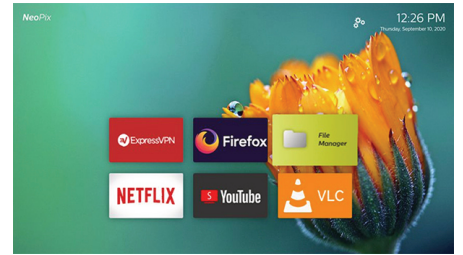

Smart Philips OS system

Integrated smart Philips OS with pre-loaded apps like YouTube, Netflix, Firefox and more! (more apps will be pushed via FOTA). The Dual Band Wi-Fi connectivity brings you the speed you need to stream all your content.