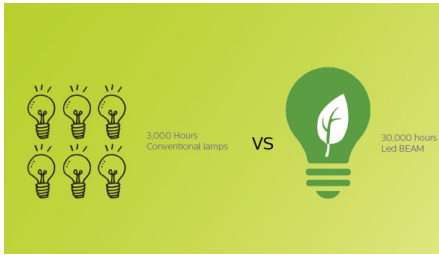

Portable

- Entertainment on the go
- built-in battery for cable-free projection

Sound everywhere

- Built-in speaker for captivating sound
- Audio jack

Highlights

Advanced LED Light Source

The powerful LED light source displays rich, vivid colors and will last up to 30,000 hours. You won't need to replace it, it lasts 20 years if used 4h per day! In addition, the power consumption is far lower than a regular lamp based projector: a bigger screen, an immersive experience with an eco friendly device!