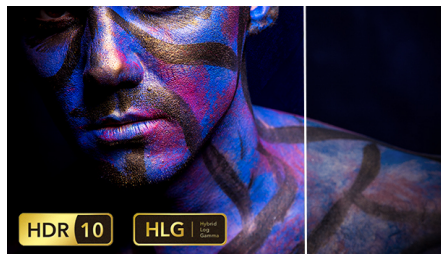

HDR for advanced contrast

High Dynamic Range is the new video standard that redefines in-home entertainment through advances in contrast and colour. With HDR 10, enjoy a sensory experience that captures the original richness and liveliness, yet accurately reflects the content creator's intent.