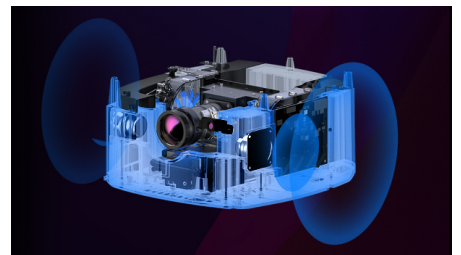

Perfect image

Get a perfect picture, automatically and straight out of the box with the Auto Keystone, Auto focus. Because you don't always place your projector in front of the wall, we added a 4 corners correction to fine tune your image and get a perfect fit even if your device is up to 45 degrees on your right or left side.

No need extra sound bar or home-cinema! The Screeneo S Collection provides endlessy vibrant, clear, and powerfull sound with deep bass.

Specifications

Technology

Display technology: DLP
Light source: LED
LED lifetime: up to 30.000h
Brightness: up to 2000 Color Lumens
Resolution: 3840 x 2160 pixel
Projection image size: up to 180" (450cm)
Projection distance: 48-285 cm / 19-112"
Aspect ratio: 4:3 and 16:9
Throw ratio: 1,2:1
Contrast ratio: 150.000:1
Focus adjustment: auto
Keystone correction: electric
4 corners correction
Projection modes: front, rear, ceiling