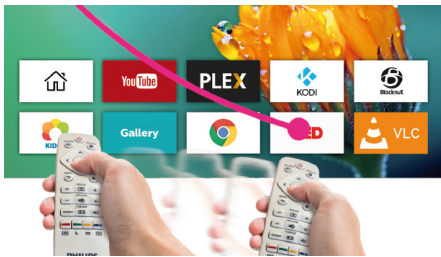

Incredible images

- 4K Ultra HD
- Project images up to 180"
- HDR for advanced contrast and colour
- Perfect image with custom adjustments

Play, connect, repeat

- Built-in Media Player for unlimited binge watching
- Fully Connected for endless possibilities
- Wi-Fi screen mirroring for smart sharing

So smart

- Smart Android OS for apps and more!
- AirMote for a comfortable control

Bespoke sound

- Superior Stereo Speakers
- Bluetooth BoomBoxes

Highlights

4K Ultra HD

With four times the resolution of conventional Full HD, Ultra HD 4K lights up your screen with over 8 million pixels. Enjoy crisp details, vivid and true to life colors when watching sports, games, and streaming content.

AirMote

Easily navigate thanks to the intuitive AirMote control by pointing or using gestures to pick and choose what you want to watch.

Bluetooth BoomBoxes

Play your music directly on the projector. Use your Screeneo as a Boombox by connecting your smartphones or any other Bluetooth device to enjoy big sound.

Built-in Media Player

Pop your essentials in your hand with the integrated Media Player: Browse, watch all your videos, listen your music or share your latest holidays pictures.

Fully Connected

The Screeneo S Collection comes with all the connectivity you need. Wi-Fi, Bluetooth, USB, HDMI, SPDIF, Connect your game consoles, Blu-ray player, smart boxes or set top boxes to enjoy all your contents.