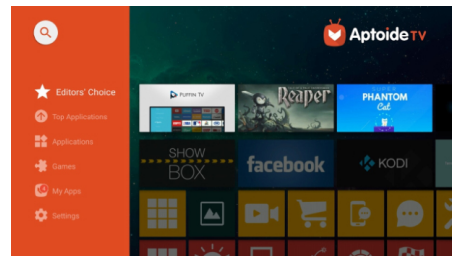

Smart Android OS for apps

Take full advantage of an endless entertainment with Android OS. All your favorite apps are pre-installed, out of the box. Enjoy Youtube, Netflix and more!