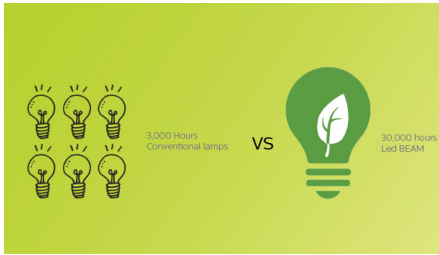

Incredible images

- Project images up to 120" in HD
- Customize your projection
- Advanced LED Light Source

Wireless screen share

- Wi-Fi screen mirroring for smart sharing
- TV shows streaming directly from your smartphone

Highlights

Advanced LED Light Source

The powerful LED light source displays rich, vivid colors and will last up to 30,000 hours. You won't need to replace it, it lasts 20 years if used 4h per day! In addition, the power consumption is far lower than a regular lamp based projector: a bigger screen, an immersive experience with an eco friendly device!