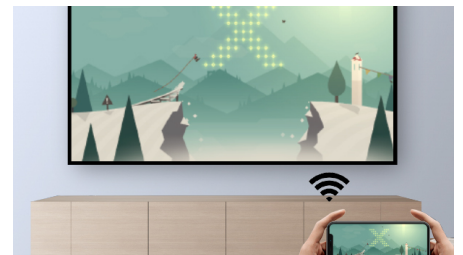

Life like pictures

- Project images up to 60"
- Focus adjustment for clear images
- Advanced LED Light Source

Play, connect, repeat

- Built-in Media Player for unlimited binge watching
- Fully Connected (USB via micro USB adapter or MicroSD)
- Wi-Fi screen mirroring for smart sharing

Get entertainment on the go with the built-in battery providing up to 80mins of projection.

Entertainment on the go

Bring it from room to room or to your friends.

Pocket Friendly

A palm-size projector always in your pocket or bags catering on-the-go traveler and wild addict. Throw huge image on any walls, ceilings, ground and even on your tent!

Wi-Fi screen mirroring

Connect your mobile devices such as a tablets, smartphones or even computers wirelessly to mirror and share all your contents. Videos on your phones? No worries, just cast it through Wi-Fi! (IOS, Android, Mac and PC)