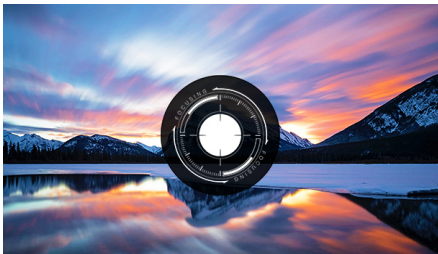

Life like pictures

- Project images up to 60"
- Focus adjustment for clear images
- Advanced LED Light Source

Play, connect, repeat

- Built-in Media Player for unlimited binge watching
- Fully Connected (USB via micro USB adapter or MicroSD)
- Wi-Fi screen mirroring for smart sharing

Portable

- Entertainment on the go
- Pocket Friendly
- Built-in 80mins battery for cable-free projection

Sound everywhere

- Built-in speaker for captivating sound
- 3.5 mm audio jack

Highlights

Advanced LED Light Source

Focus adjustment

Place your projector at any distance and adjust the focus to fine-tune images to your needs.

Project images up to 60"

Project images and videos up to 60" (150cm) from less than 2 meters from the wall.

Specifications

Technology

Display technology: DLP
LED light sources: Last over 30.000 hours
Resolution: 640 x 360 pixel
Resolution supported: 1920 x 1080 pixel
Screen size: 8" to 60"
Screen distance: 40cm-350cm
Aspect ratio: 4:3 and 16:9
Throw ratio: 1,68:1
Contrast ratio: 500:1
Focus adjustment: Manual