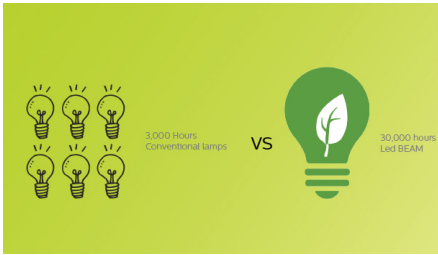

Life like pictures

- Project images up to 60"
- Focus adjustment for clear images
- Advanced LED Light Source

Play, connect, repeat

- Built-in Media Player for unlimited binge watching
- Fully Connected (USB via micro USB adapter or MicroSD)
- Wi-Fi screen mirroring for smart sharing

The powerful LED light source displays rich, vivid colors and will last up to 30,000 hours. You won't need to replace it, it lasts 20 years if used 4h per day! In addition, the power consumption is far lower than a regular lamp based projector: a bigger screen, an immersive experience with an eco friendly device!