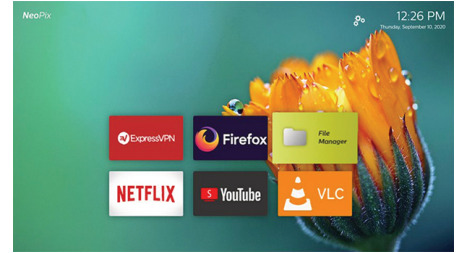

Smart Philips OS system

Integrated smart Philips OS with pre-loaded apps like YouTube, Netflix, Firefox and more! (more apps will be pushed via FOTA). The Dual Band Wi-Fi connectivity brings you the speed you need to stream all your content.