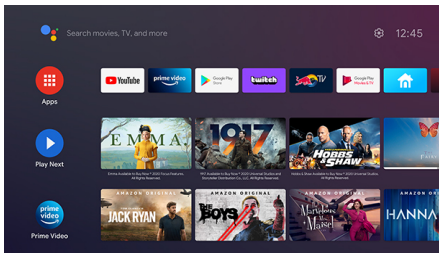

ARC and CEC

ARC and CEC

Control your HDMI connected devices with only 1 remote control thanks to CEC. ARC allows you to connect the projector to your AV receiver via HDMI for a truly immersive sound

Built-in Android TV