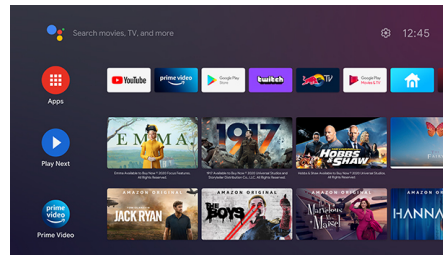

Audio jack

Connect any headphones or external powered speakers with the built-in 3.5 jack.

Booming Sound

Booming 2x15watts with Surround and bass boost for maximum power for a deep movie and music immersion.

Built-in Android TV

Get the full Android TV experience thanks to the built-in Android TV dongle. All your favorite apps are there, Google Cast and more!

Built-in Media Player

Pop your essentials in your hand with the integrated Media Player: Browse, watch all your videos, listen to your music or share your latest holidays pictures.