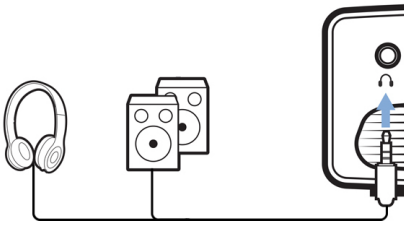

Audio jack

Connect any headphones or external powered speakers with the built-in 3.5 jack.

Booming Sound

Booming 2x15watts with Surround and bass boost for maximum power for a deep movie and music immersion.