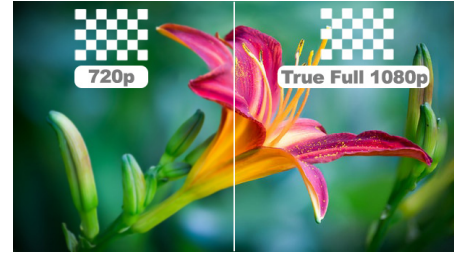

True Full HD 1080p resolution

Get a captivating experience in True Full HD 1080p! Pictures and colors remain lifelike with outstanding full high definition sharpness for text.